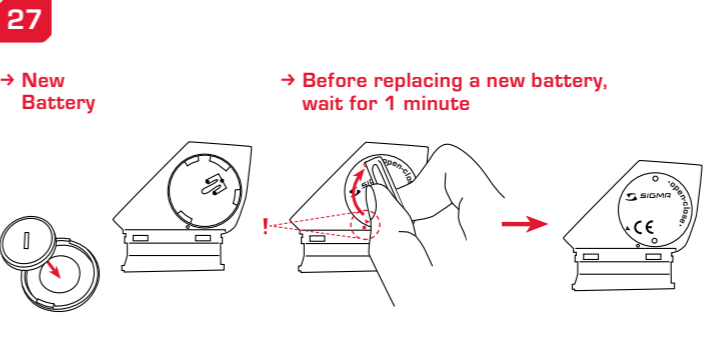

081094/1

www.sigmasport.com

25

26

27

ACCESSORIE

→ Lithium Battery 3V CR 2032

Ref. No. 00342