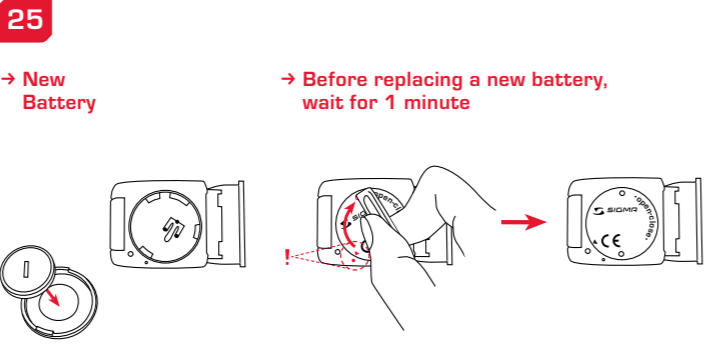

081094/1

www.sigmasport.com

25

26

27

ACCESSORIE

→ Lithium Battery 3V CR 2032

Ref. No. 00342