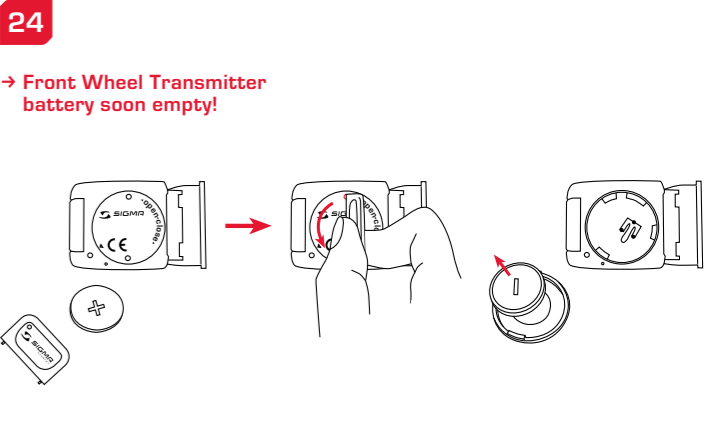

15

16

17

18

19

20

21

22

23

24

BIKE COMPUTER TOPLINE

SIGMA Elektro GmbH
Dr. -Julius-Leber- Straße 15
D-67433 Neustadt/Wstr.

SIGMA SPORT USA
1067 Kingsland Drive
Batavia, IL 60510, U.S.A.

SIGMA SPORT ASIA
7F-1, No. 193, Ta-Tun 6th Street,
Taichung City 408, Taiwan

081094/1

www.sigmasport.com

25

26

27

ACCESSORIE

→ Lithium Battery 3V CR 2032

Ref. No. 00342