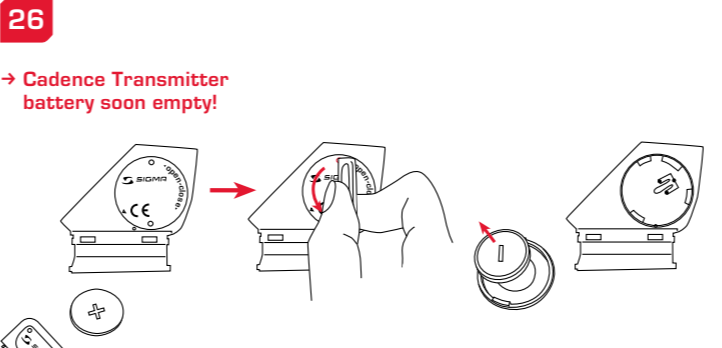

081094/1

www.sigmasport.com

25

26

27

ACCESSORIE

→ Lithium Battery 3V CR 2032

Ref. No. 00342